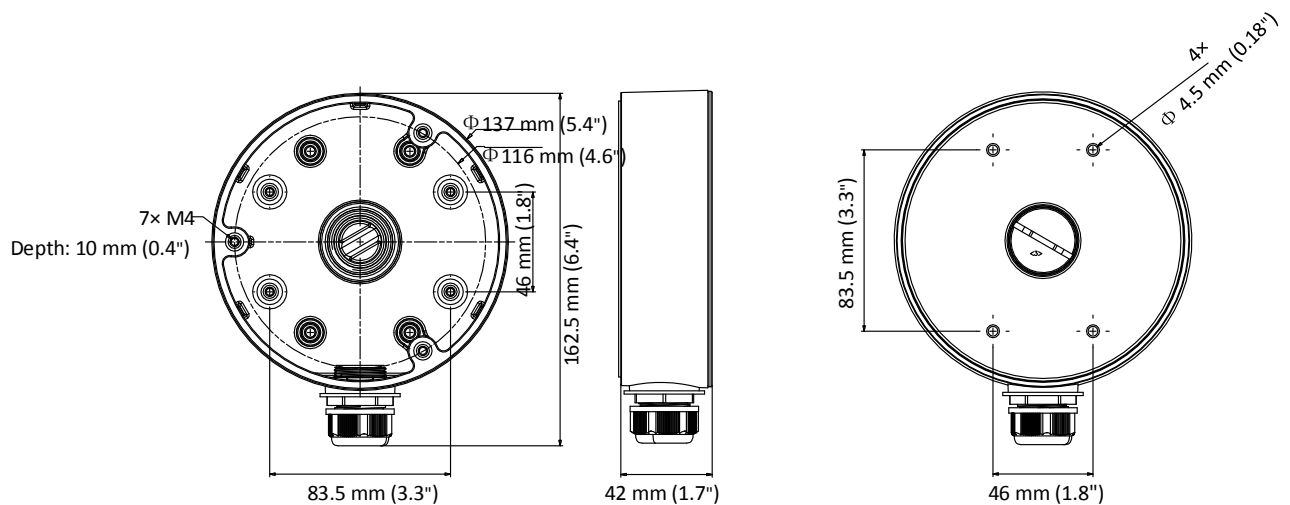

DS-1280ZJ-DM21

Junction Box for Dome Camera

Features

- Aluminum alloy material with surface spray treatment
- Side inlet and bottom inlet
- The bottom waterproof cover and the side gland nut are interchangeable
- Waterproof design

Dimension

Available Model

DS-1280ZJ-DM21

Parameter

Model	DS-1280ZJ-DM21
Parameters	Junction Box for Dome Camera
Appearance	Hikvision White
Material	Aluminum Alloy
Dimension	$\Phi 137$ mm \times 42 mm (5.4" \times 1.7")
Weight	280 g (0.62 lb.)

Notes

- The junction box should be installed on the flat surface.
- Waterproof rubber is necessary for outdoor application.
- The wall must be capable of supporting at least 3 times as much as the total weight of the camera and the mounting bracket.
- The maximum load capacity of the junction box is 4.5 kg (9.9 lb.).