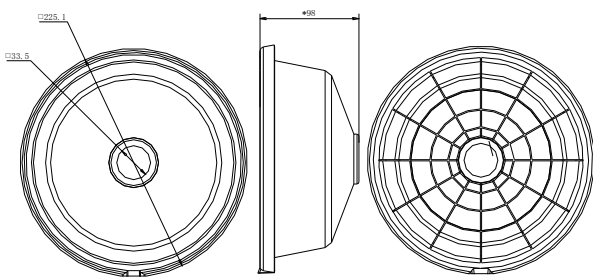

## DS-1253ZJ-L

Rain Shade for Outdoor Dome Camera

### Features:

- Water chute design for preventing rainwater from flowing to camera housing;
- Prevent direct sunlight and improve image quality;
- Rain protection and six-level windproof;
- Weaken the possibility of freezing;
- Match up with wall mount(DS-1273ZJ series)

### Dimension:

### Parameter:

Model	DS-1253ZJ-L
Parameters	Rain Shade for Outdoor Dome Camera
Appearance	Hikvision White
Material	PP+30%GF
Dimension	Φ 225.1×98mm
Weight	198g